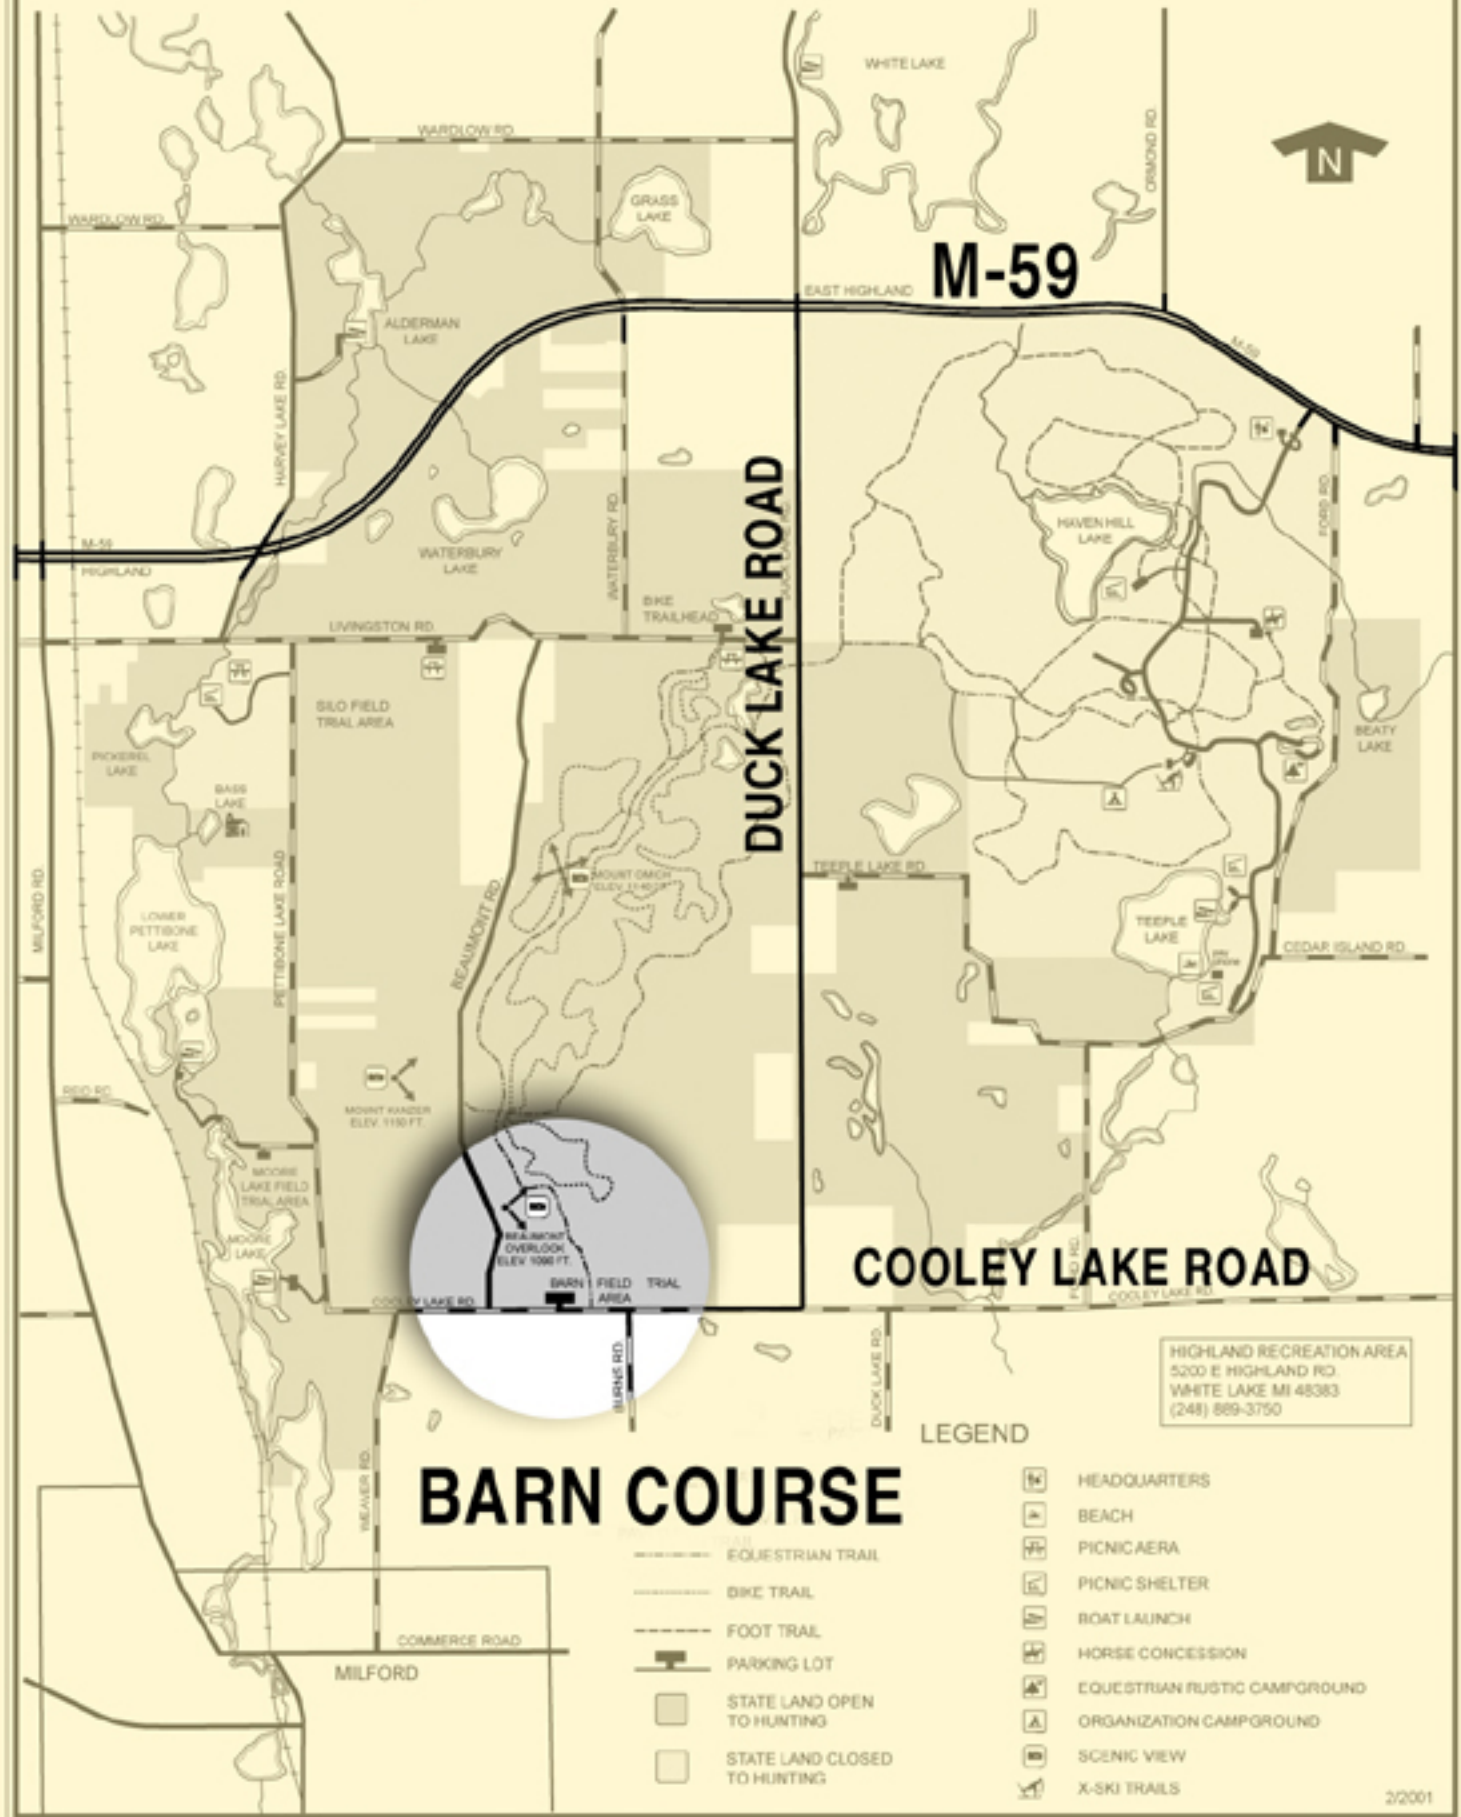

Highland Recreation Area

M-59

DUCK LAKE ROAD

COOLEY LAKE ROAD

BARN COURSE

HIGHLAND RECREATION AREA
5200 E HIGHLAND RD.
WHITE LAKE MI 48383
(248) 869-3750

LEGEND

- EQUESTRIAN TRAIL
- BIKE TRAIL
- FOOT TRAIL
- PARKING LOT
- STATE LAND OPEN TO HUNTING
- STATE LAND CLOSED TO HUNTING

- HEADQUARTERS
- BEACH
- PICNIC AREA
- PICNIC SHELTER
- BOAT LAUNCH
- HORSE CONCESSION
- EQUESTRIAN RUSTIC CAMPGROUND
- ORGANIZATION CAMPGROUND
- SCENIC VIEW
- X-SKI TRAILS