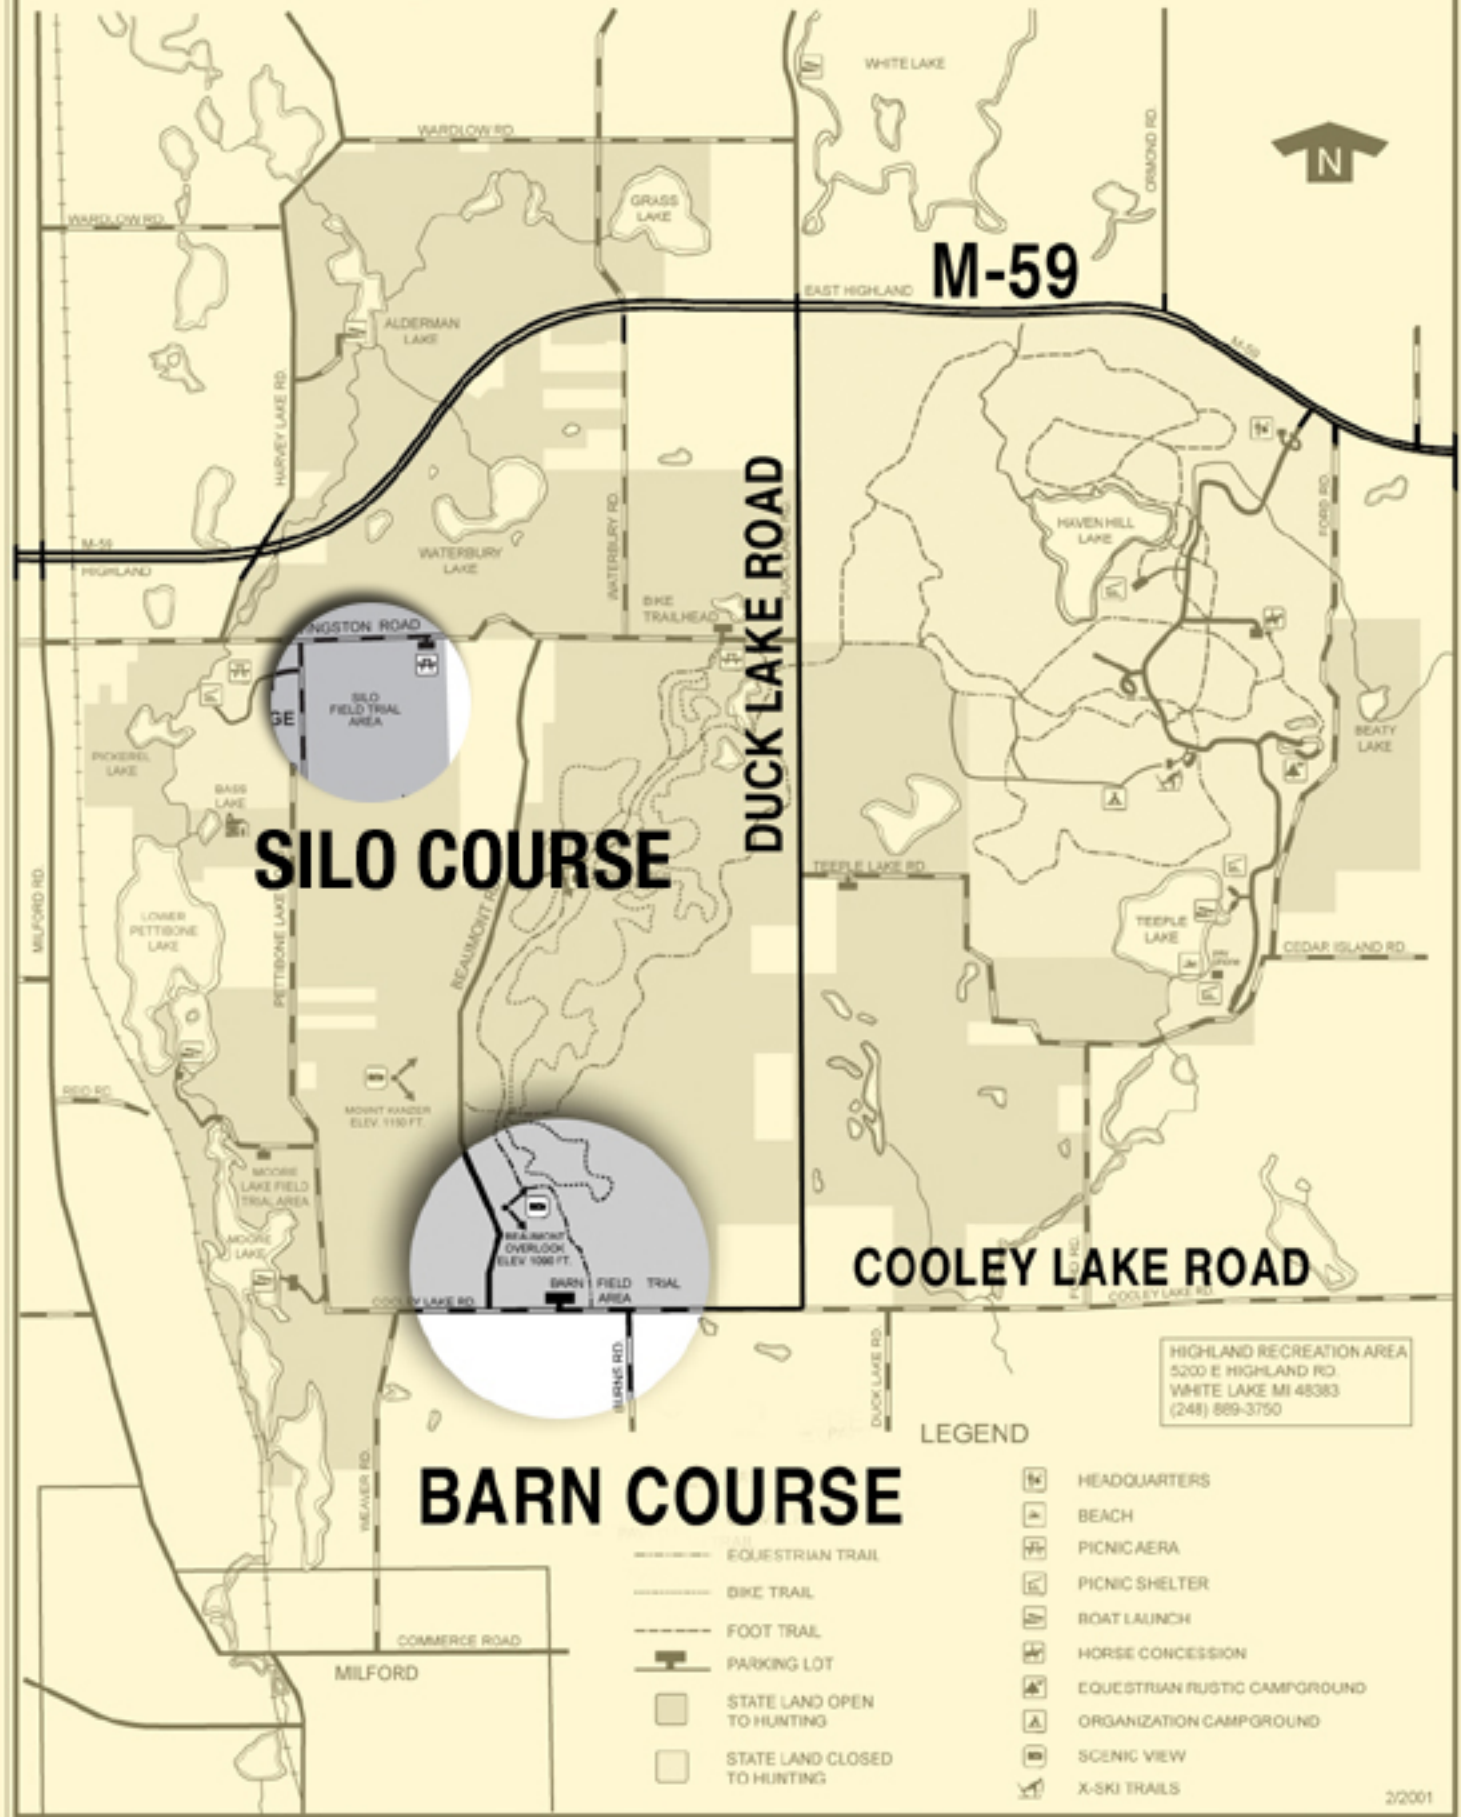

Highland Recreation Area

M-59

SILO COURSE

DUCK LAKE ROAD

COOLEY LAKE ROAD

BARN COURSE

HIGHLAND RECREATION AREA
5200 E HIGHLAND RD.
WHITE LAKE MI 48383
(248) 869-3750

LEGEND

- HEADQUARTERS
- BEACH
- PICNIC AREA
- PICNIC SHELTER
- BOAT LAUNCH
- HORSE CONCESSION
- EQUESTRIAN RUSTIC CAMPGROUND
- ORGANIZATION CAMPGROUND
- SCENIC VIEW
- X-SKI TRAILS

- EQUESTRIAN TRAIL
- BIKE TRAIL
- FOOT TRAIL
- PARKING LOT
- STATE LAND OPEN TO HUNTING
- STATE LAND CLOSED TO HUNTING